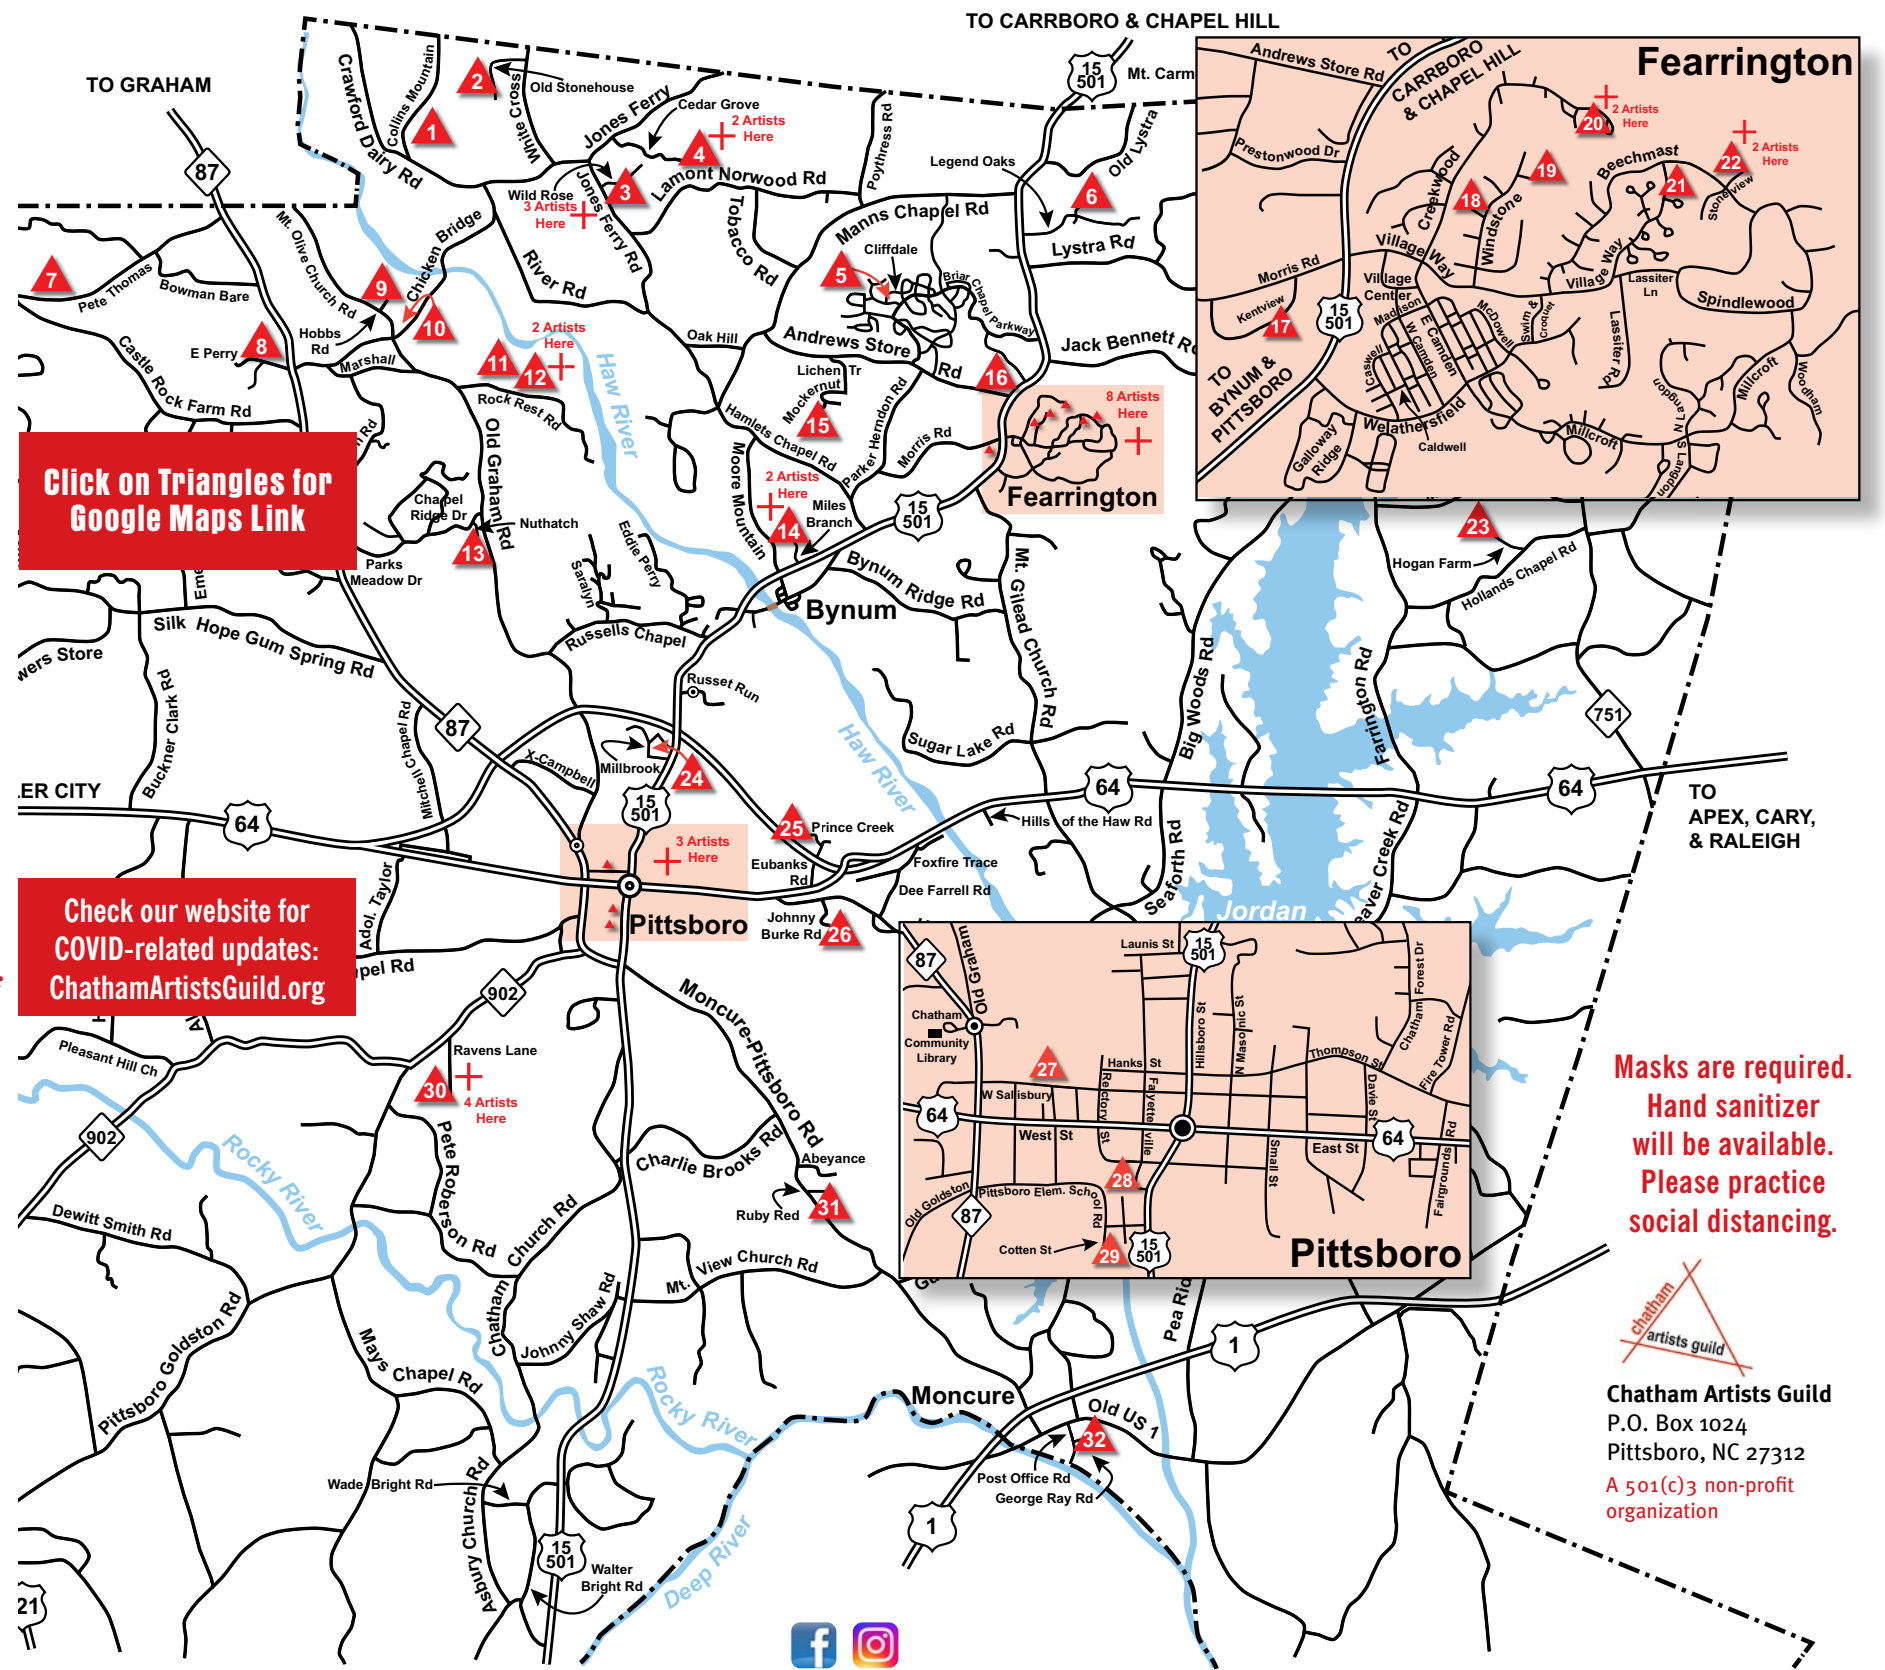

Martha Danek

Painted gourds and mixed media sculptures
marthadanekart@yahoo.com

Doug Dotson

Pottery
DougDotsonPottery.com

Selden Durgom Lamoureux

Functional pottery
SeldenPottery.com

Marsha J Kitkowski

Porcelain ceramics
Marshadohr@gmail.com

Cat Mahin

Watercolor
CrittersAndColors.com

Monnda Welch

Metals/jewelry
Monnda.com

Tour Artists by Number

* This artist has elected to participate in the virtual tour only.

1. 1 Janet Resnik
2. 2 Vince Pitelka
3. 3 Jeffrey N. Clark
4. 3 Jonathan Clark
5. 3 Barry Udis
6. 4 Amy Wandless
7. 4 Greg Wandless
8. 5 Kathy Flood
9. 6 Carolyn Rhinebarger
10. 7 Michael Thompson
11. 8 Colleen Black Semelka
12. 9 Louise B. Hobbs
13. 10 Rusty Sieck
14. 11 Annabelle Stein*
15. 12 Sarah Graham
16. 12 William Moore
17. 13 Scott Walter Meyer
18. 14 Gina Harrison*
19. 14 Trish Welsh*
20. 15 Andrew Wilson
21. 16 Julio DeAlberdi
22. 17 Anna-Rhesa Versola
23. 18 Forrest C. Greenslade PhD*
24. 19 Lani Chaves
25. 20 Leslie Palmer*
26. 20 Karen West*
27. 21 Jim Aiken*
28. 22 Minnie C. Gallman*
29. 22 Vidabeth Bensen*
30. 23 Andi Sobbe
31. 24 Bronwyn Watson
32. 25 Linda Callihan Watkins
33. 26 Mark Hewitt
34. 27 Linda Collura*
35. 28 Lara O'Keefe
36. 29 Pamela Freese
37. 30 Jane Eckenrode
38. 30 Eva D. Green
39. 30 Gretchen Niver
40. 30 Diane Swan
41. 31 Heather Gerni
42. 32 Lee Kazanas

Student Exhibit Visit the next generation of Chatham County artists at the Chatham K-12 Student Art Show at the Peppercorn Event Venue at 138 N. Chatham Avenue in Siler City.
*Due to COVID-19 check ChathamArtistsGuild.org for latest information.

Click on Triangles for Google Maps Link

Check our website for COVID-related updates: ChathamArtistsGuild.org

Masks are required. Hand sanitizer will be available. Please practice social distancing.

Chatham Artists Guild
P.O. Box 1024
Pittsboro, NC 27312
A 501(c)3 non-profit organization